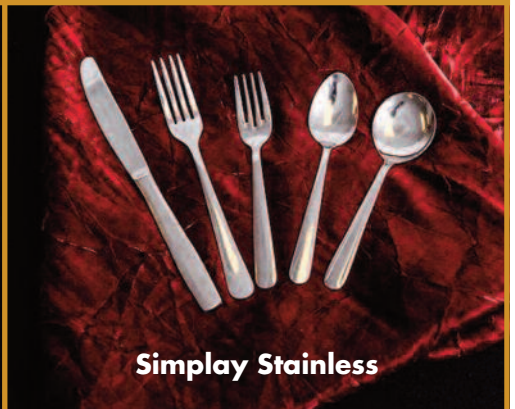

DISHWARE & FLATWARE

PYROCERAM
10", 8", 6" Plate, Bouillon Cup
& Coffee Cup and Saucer

WAVE
10", 9", 6" Plate
& 8 1/2" Soup Plate

Goldware

GOLD BAND
10", 7.5" & 6" Plate
8" Soup Bowl & Coffee Cup

12" Serving Platter
9" Serving Bowl

Simply Stainless

WHITE IMPERIAL
10" & 7" Plate
Coffee Cup & Saucer

SYRACUSE
10", 8" & 6" Plate, Bouillon Cup,
Coffee Cup & Saucer

Chateau

WHITE EMBOSSED
10", 8" & 6" Plate,
Coffee Cup & Saucer

AMERICAN IVORY
10", 9" & 6" Plate